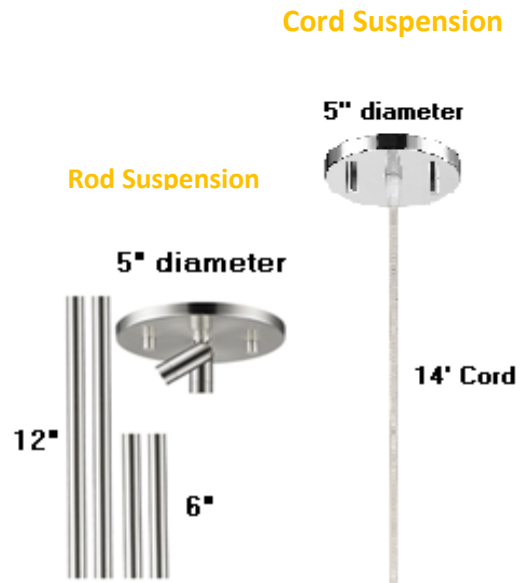

## Hardware/Cord Color

### Cord Suspension

- A1 (Chrome/Clear Cord)
- A2 (Brushed Steel/Gray Cloth Cord)
- A3 (Black/Black Cloth Cord)
- A4 (Chrome/Black Cloth Cord)
- A5 (Brushed Steel/Orange Cloth Cord)
- A6 (Chrome/Blue Cloth Cord)
- A7 (Black/Red Cloth Cord)
- A8 (Brushed Steel/Red Cloth Cord)
- A9 (Ant. Bronze/Brown Cloth Cord)
- A10 (Brushed Steel/Blue Cloth Cord)
- A11 (Chrome/Gray Cloth Cord)
- A12 (Chrome/White Cloth Cord)
- A13 (Chrome/Red Cloth Cord)
- A14 (Brushed Steel/Clear Cord)

### Rod Suspension

- R07 ([2x12" & 2x6" Black Rods & Canopy](#))
- R11 ([2x12" & 2x6" Chrome Rods & Canopy](#))
- R37 ([2x12" & 2x6" Ant. Bronze Rods & Canopy](#))
- R40 ([2x12" & 2x6" Brushed Steel Rods & Canopy](#))